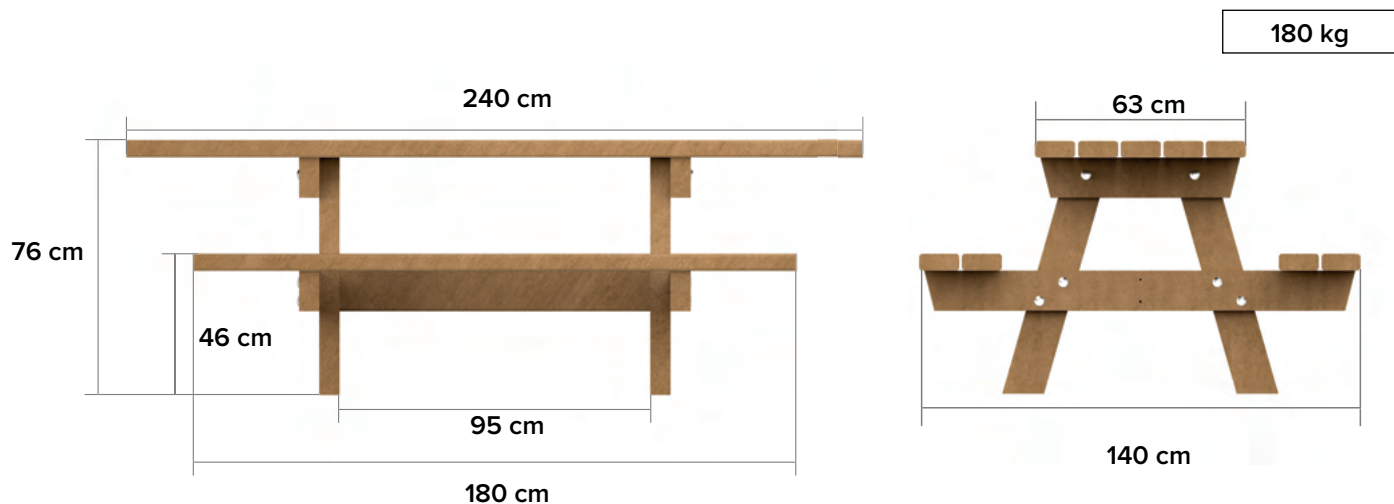

## Oslo XL

a great PICNIC SPOT

**EXTRA WIDE** table top: wheelchair accessible

WHEELCHAIR  
accessible

## measurements