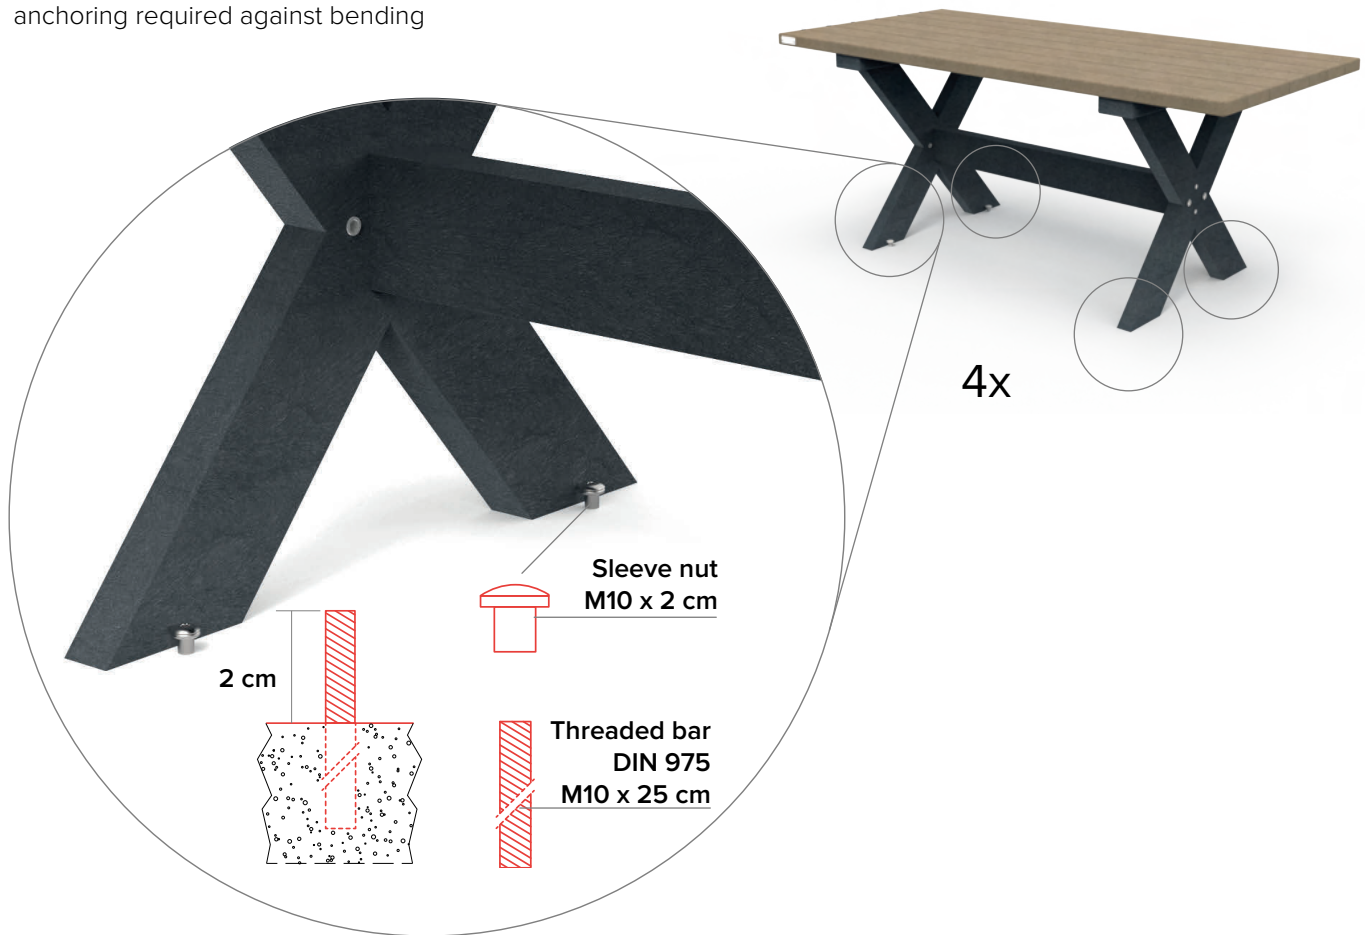

Table CROSS

sleek design

measurements

available colours

Boards

- Quartz Brown
- Mineral Grey
- Sand Beige
- Ural Black

Legs

- Ural Black

Weatherproof

Completely recyclable

nice in combination with

anchoring

anchoring required against bending

reinforcement