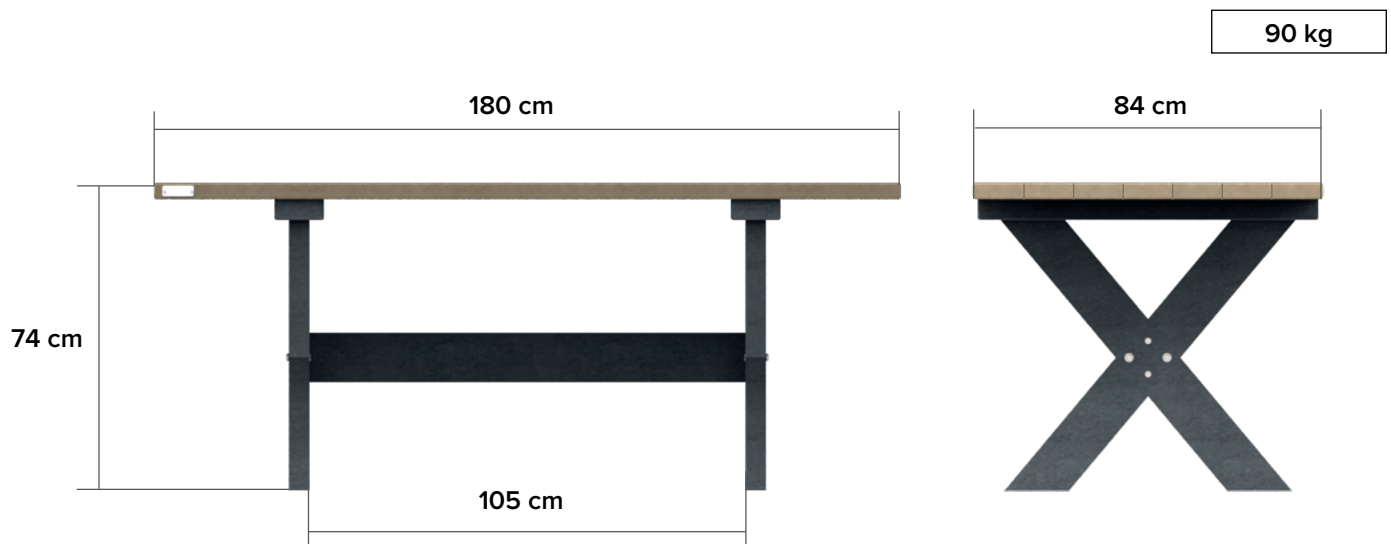

Table CROSS

sleek design

measurements

available colours

Boards

- Quartz Brown
- Mineral Grey
- Sand Beige
- Ural Black

Legs

- Ural Black