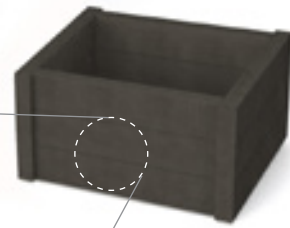

Rotterdam

basic planter often used as traffic obstruction

measurements

models

		PLANTING VOLUME (L)	EMPTY WEIGHT (kg)
WITHOUT SUPPORTS	60 x 60 x 36	62	43
	60 x 60 x 48	95	54
	60 x 60 x 60	127	66
	90 x 90 x 48	235	83
	90 x 90 x 60	316	101
	120 x 60 x 48	204	70
	120 x 60 x 60	274	75
	120 x 120 x 48	439	95
	120 x 120 x 60	590	115
WITH SUPPORTS	60 x 60 x 46	62	53
	60 x 60 x 58	95	64
	60 x 60 x 70	127	76
	90 x 90 x 58	235	105
	90 x 90 x 70	316	123
	120 x 60 x 58	204	80
	120 x 60 x 70	274	85
	120 x 120 x 58	439	105
	120 x 120 x 70	590	125

Coloured throughout

Weatherproof

Completely recyclable

WITHOUT SUPPORTS

1x

WITH SUPPORTS

2x