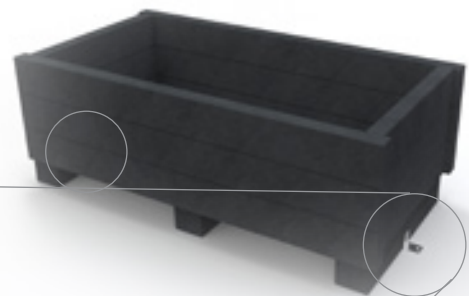

Rotterdam

basic planter often used as traffic obstruction

measurements

models

		PLANTING VOLUME (L)	EMPTY WEIGHT (kg)
WITHOUT SUPPORTS	60 x 60 x 36	62	43
	60 x 60 x 48	95	54
	60 x 60 x 60	127	66
	90 x 90 x 48	235	83
	90 x 90 x 60	316	101
	120 x 60 x 48	204	70
	120 x 60 x 60	274	75
	120 x 120 x 48	439	95
	120 x 120 x 60	590	115
WITH SUPPORTS	60 x 60 x 46	62	53
	60 x 60 x 58	95	64
	60 x 60 x 70	127	76
	90 x 90 x 58	235	105
	90 x 90 x 70	316	123
	120 x 60 x 58	204	80
	120 x 60 x 70	274	85
	120 x 120 x 58	439	105
	120 x 120 x 70	590	125

Coloured throughout

Weatherproof

Completely recyclable

WITHOUT SUPPORTS

1x

WITH SUPPORTS

2x