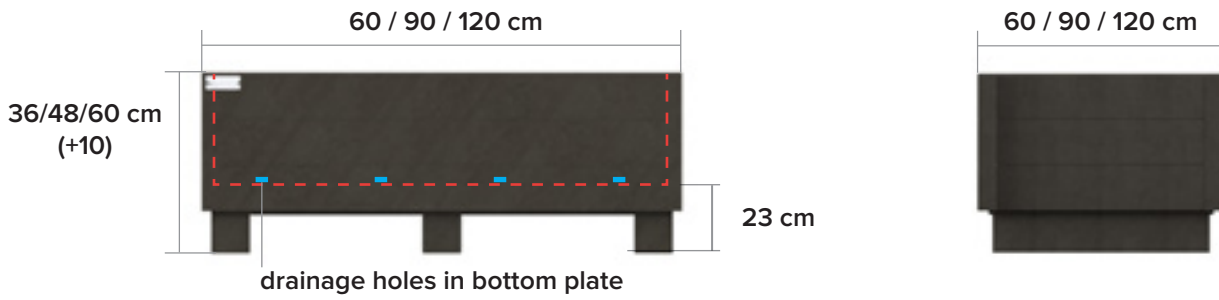

Rotterdam

basic planter often used as traffic obstruction

measurements

models

		PLANTING VOLUME (L)	EMPTY WEIGHT (kg)
WITHOUT SUPPORTS	60 x 60 x 36	62	43
	60 x 60 x 48	95	54
	60 x 60 x 60	127	66
	90 x 90 x 48	235	83
	90 x 90 x 60	316	101
	120 x 60 x 48	204	70
	120 x 60 x 60	274	75
	120 x 120 x 48	439	95
	120 x 120 x 60	590	115
WITH SUPPORTS	60 x 60 x 46	62	53
	60 x 60 x 58	95	64
	60 x 60 x 70	127	76
	90 x 90 x 58	235	105
	90 x 90 x 70	316	123
	120 x 60 x 58	204	80
	120 x 60 x 70	274	85
	120 x 120 x 58	439	105
	120 x 120 x 70	590	125

Coloured throughout

Weatherproof

Completely recyclable

WITHOUT SUPPORTS

1x

WITH SUPPORTS

2x