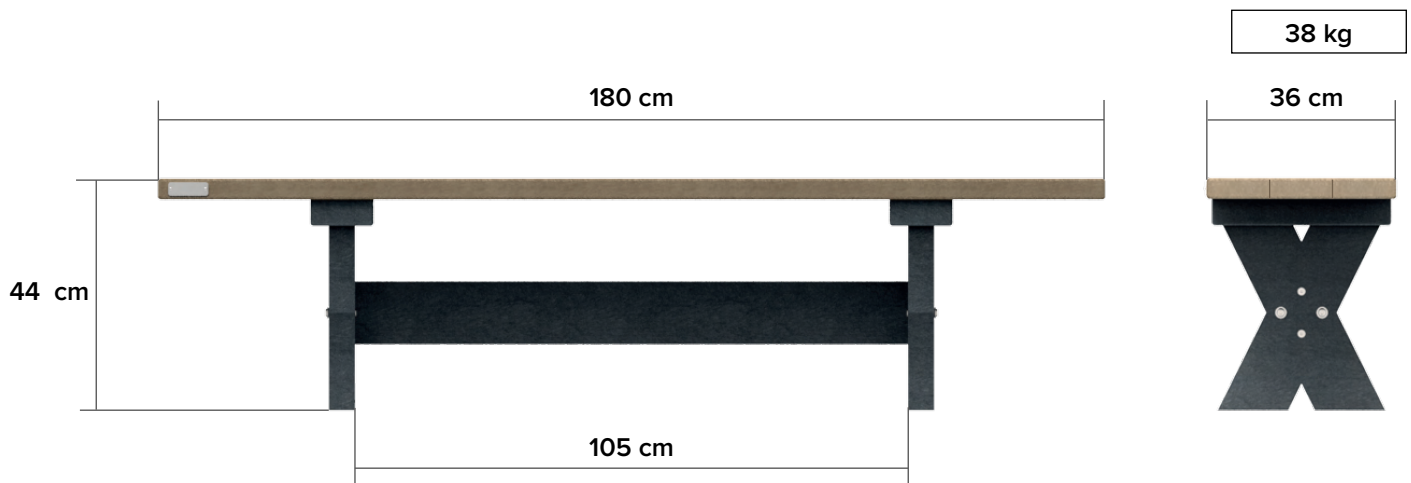

Bench CROSS

sleek design

measurements

available colours

Boards

Quartz Brown

Mineral Grey

Sand Beige