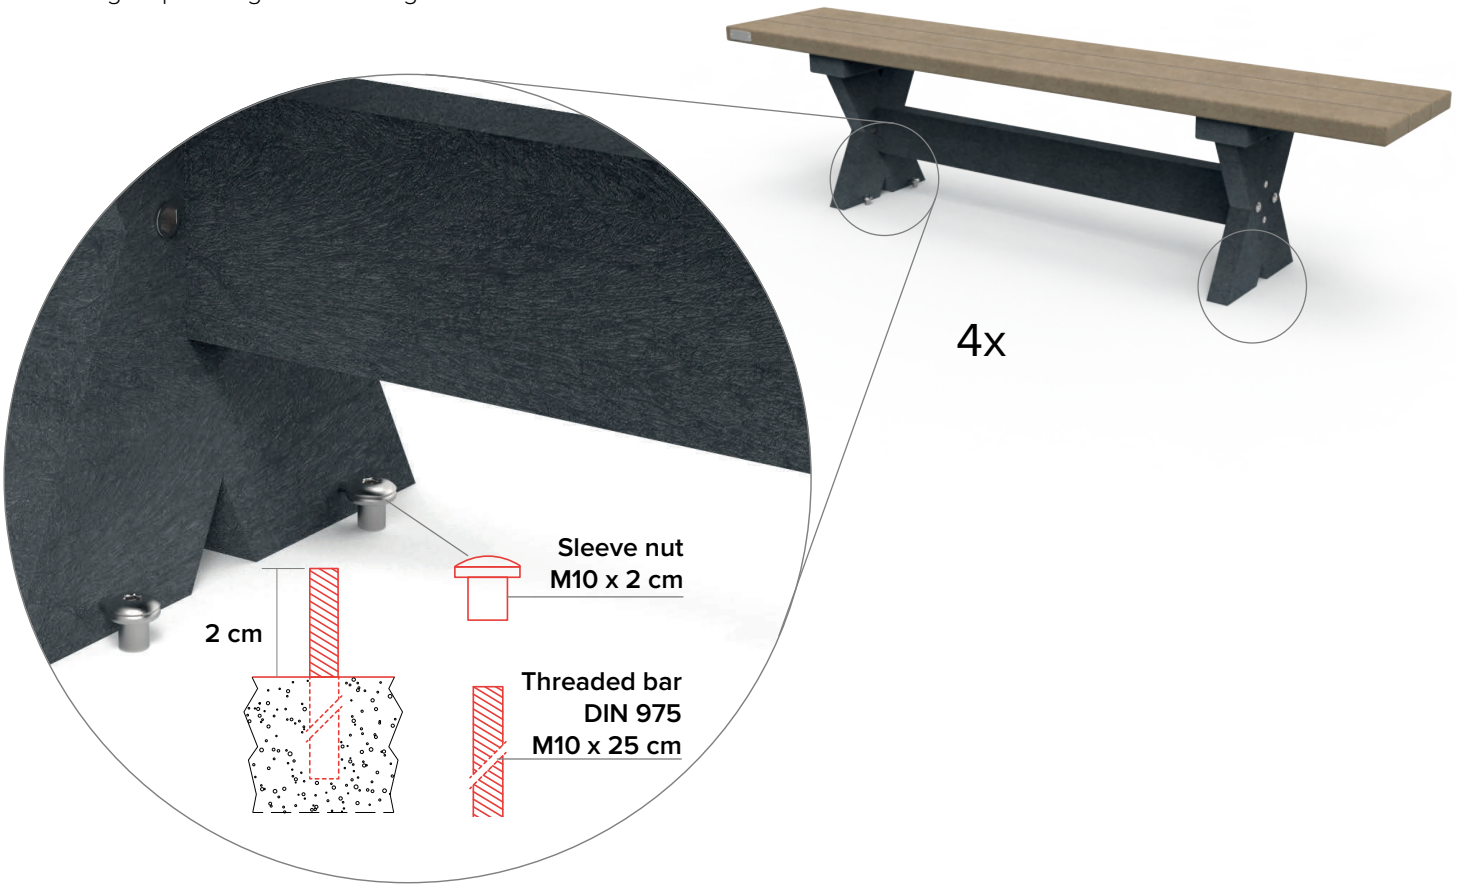

Bench CROSS

sleek design

measurements

available colours

Boards

Quartz Brown

Mineral Grey

Sand Beige

Graffiti resistant

Splinter-free

Coloured throughout

Weatherproof

Completely recyclable

nice in combination with

anchoring

anchoring required against bending