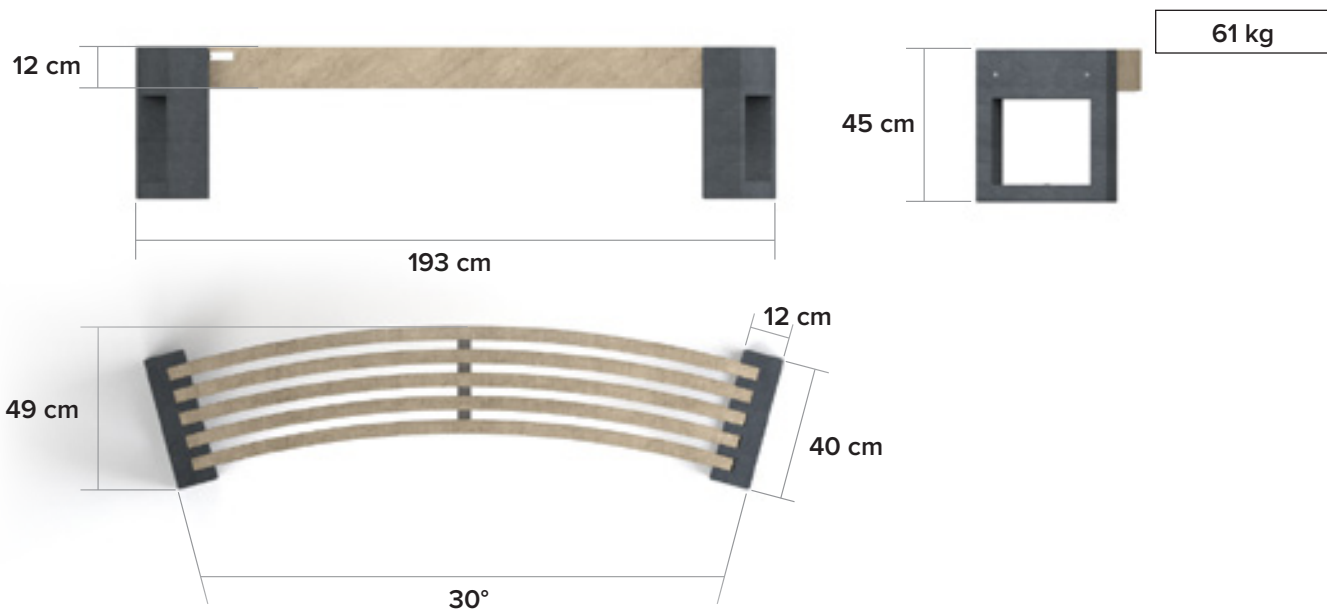

Canvas 30°

one design, endless possibilities

measurements

available colours

Boards

Quartz Brown

Mineral Grey

Sand Beige

Ural Black

Legs

Ural Black

main advantages

100% plastic waste

Maintenance free

Rot-proof

Natural texture

Graffiti resistant

Splinter-free

Coloured throughout

Weatherproof

Completely recyclable

nice in combination with

anchoring

reinforcement

Metal strip screwed underneath the 5 boards.