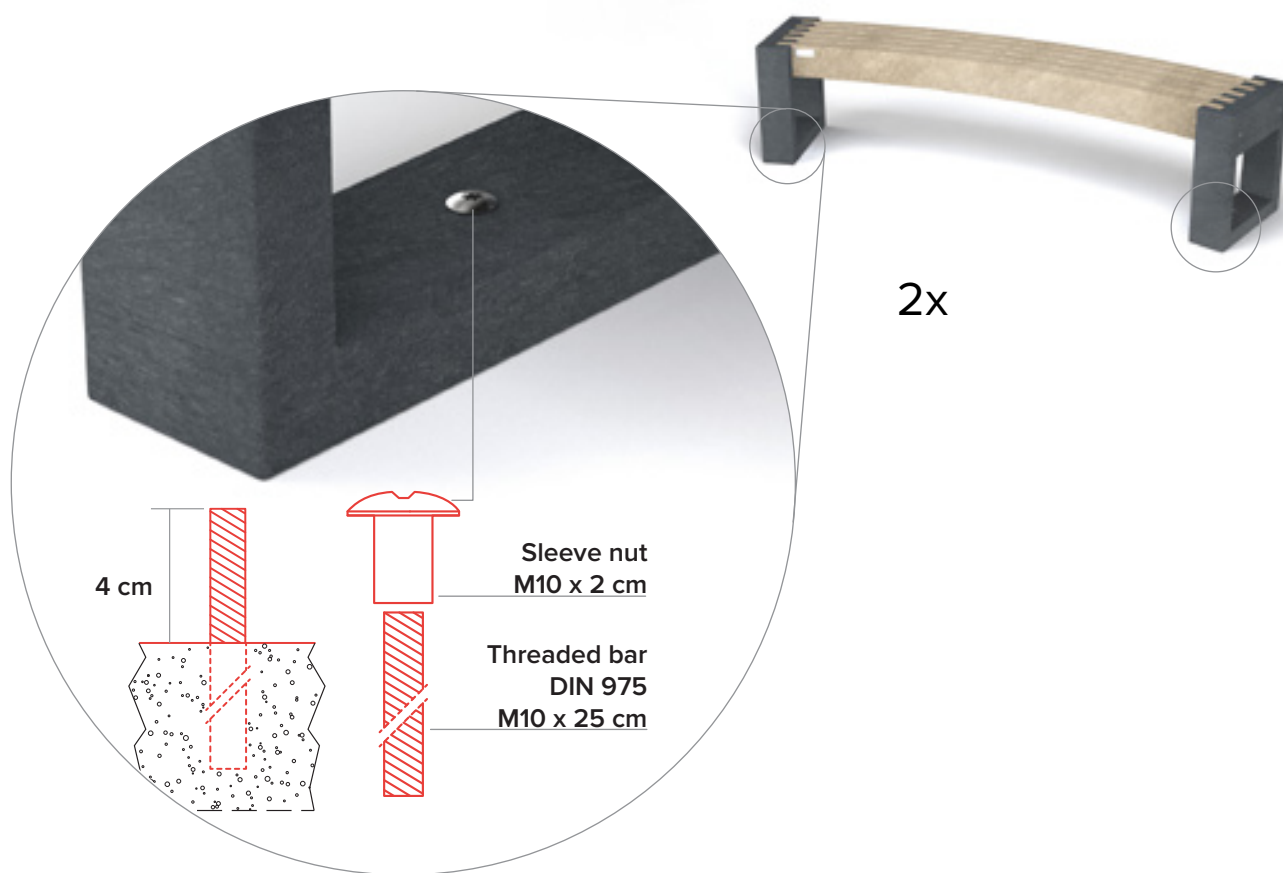

Graffiti resistant

Splinter-free

Coloured throughout

Weatherproof

Completely recyclable

nice in combination with

anchoring

reinforcement

Metal strip screwed underneath the 5 boards.