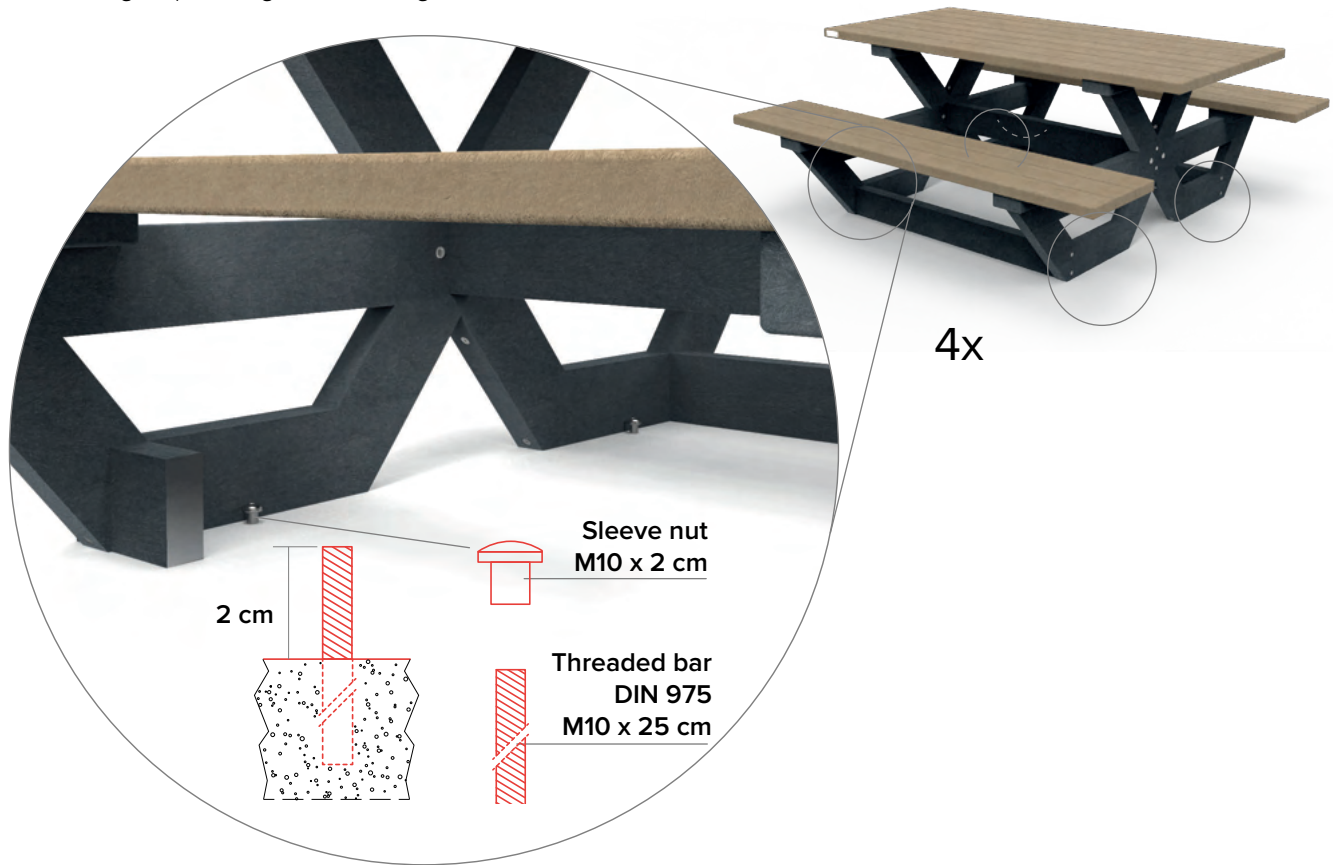

Picnic table CROSS

sleek design

measurements

available colours

Boards

- Quartz Brown
- Mineral Grey
- Sand Beige
- Ural Black

Legs

- Ural Black

Weatherproof

Completely recyclable

nice in combination with

anchoring

anchoring required against bending

reinforcement