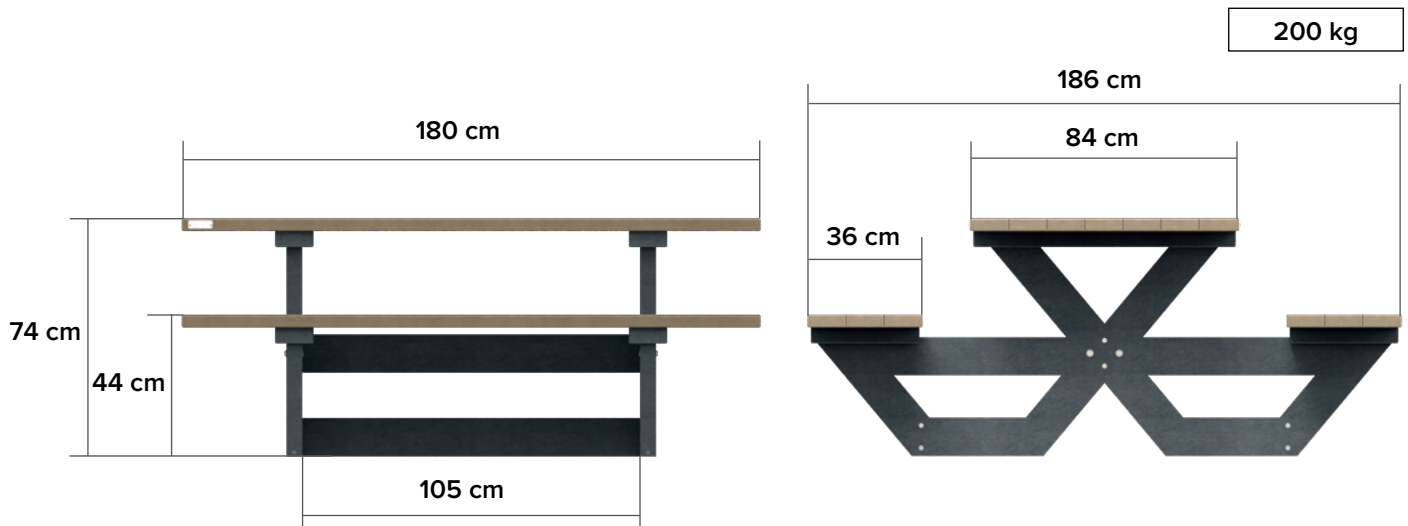

Picnic table CROSS

sleek design

measurements

available colours

Boards

- Quartz Brown
- Mineral Grey
- Sand Beige
- Ural Black

Legs

- Ural Black