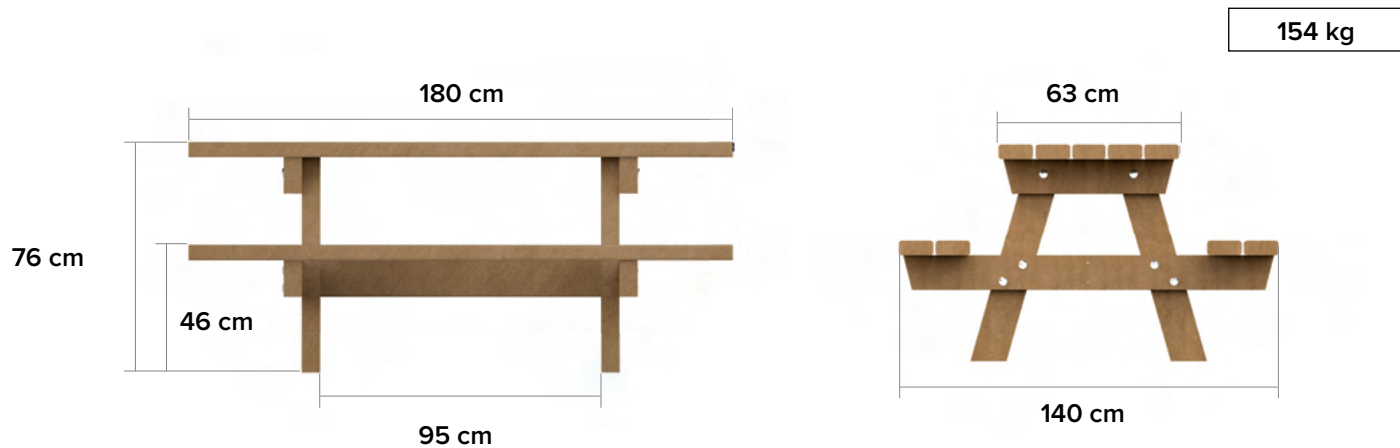

Oslo

The basic picnic table

measurements

available colours

bicolour options

Boards

Legs

main advantages

Completely recyclable

anchoring

reinforcement

nice in combination with

Oslo XL
Extra long (table top)

Oslo Junior
For kids

Oslo Mensa
'Closed' table top

Oslo Campus
Extra wide (table top)