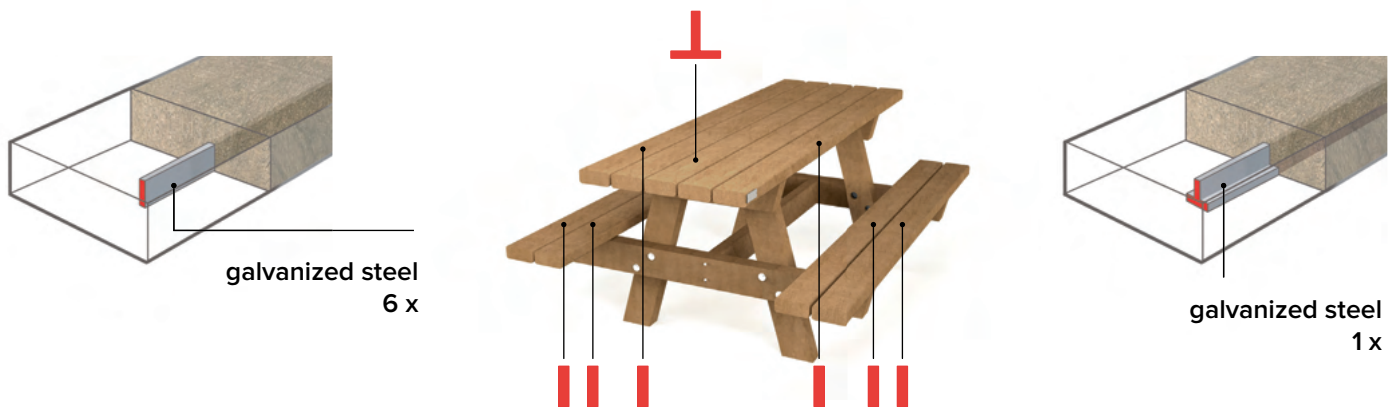

100% plastic waste

Maintenance free

Rot-proof

Natural texture

Graffiti resistant

Splinter-free

Coloured throughout

Weatherproof

Completely recyclable

anchoring

reinforcement

nice in combination with

Oslo XL
Extra long (table top)

Oslo Junior
For kids

Oslo Mensa
'Closed' table top

Oslo Campus
Extra wide (table top)