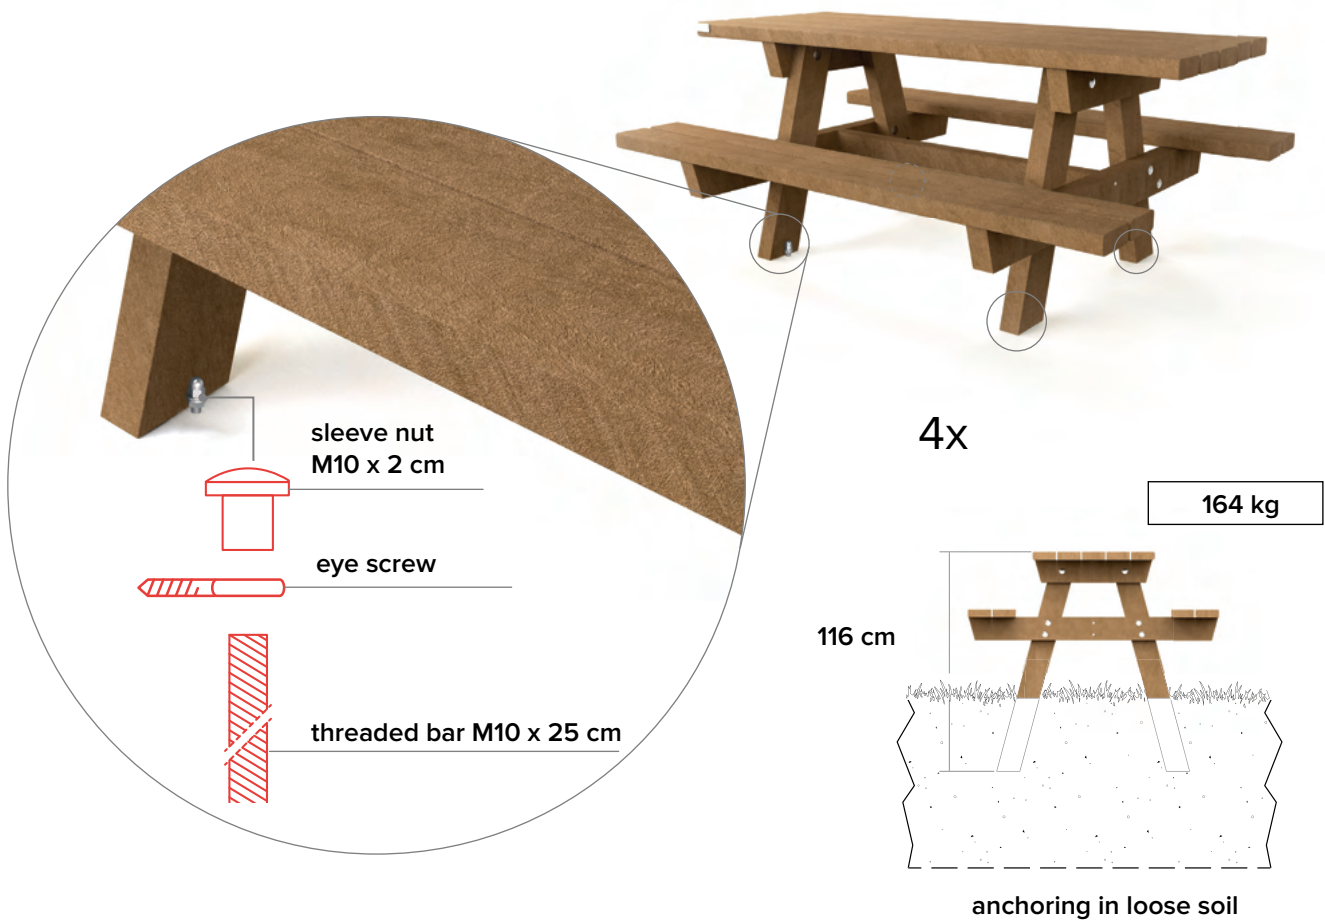

Oslo

The basic picnic table

measurements

available colours

bicolour options

Boards

Legs

main advantages

100% plastic waste

Maintenance free

Rot-proof

Natural texture

Graffiti resistant

Splinter-free

Coloured throughout

Weatherproof

Completely recyclable

anchoring

reinforcement

nice in combination with

Oslo XL
Extra long (table top)

Oslo Junior
For kids

Oslo Mensa
'Closed' table top

Oslo Campus
Extra wide (table top)