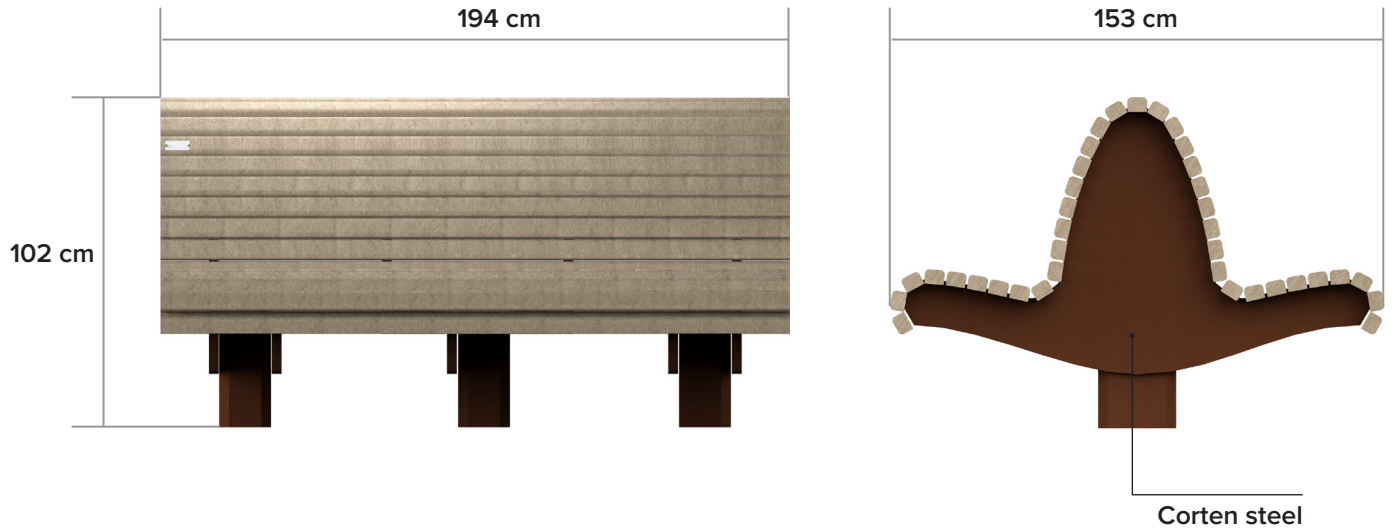

Knokke ML-G

classic elegance

measurements

310 kg

available colours

Boards

 Sand Beige

Legs

 Corten steel

main advantages

100% plastic waste

Maintenance free

Rot-proof

Natural texture

Graffiti resistant

Splinter-free

Coloured throughout

Weatherproof

Completely recyclable

anchoring

nice in combination with