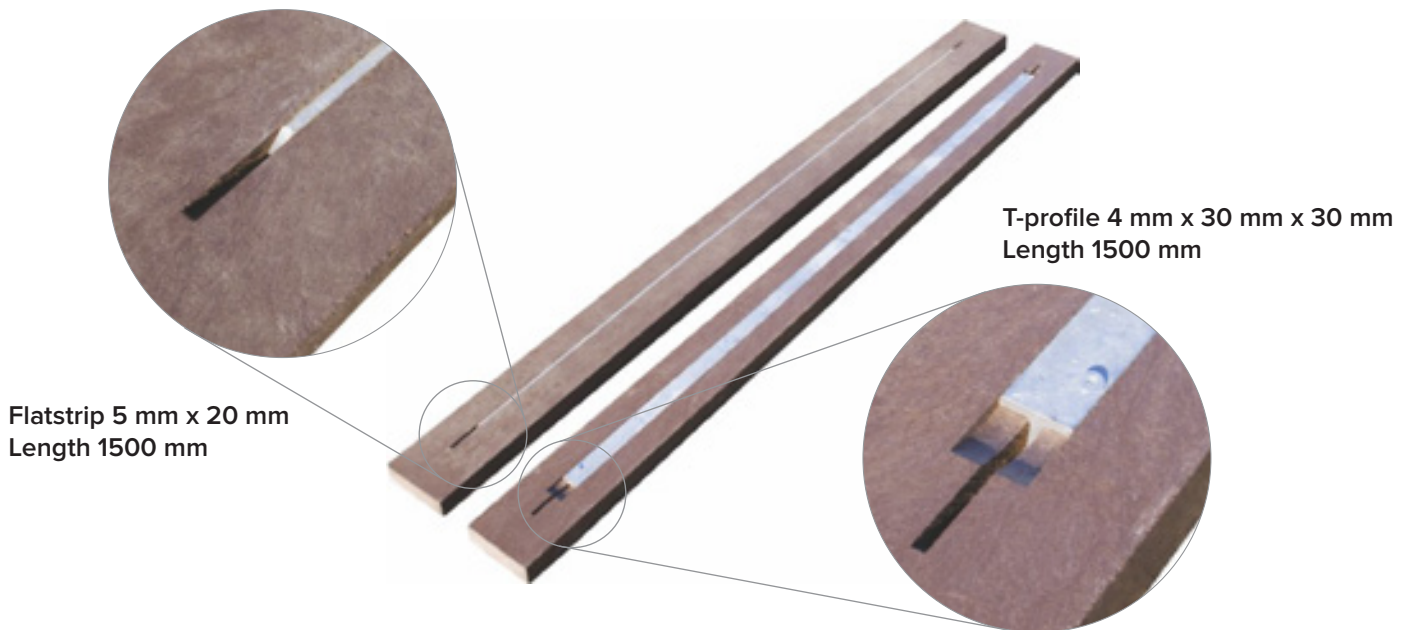

Reinforced Boards

measurements

standard dimensions

4 cm x 12 cm x 180 cm (reinforcement 150 cm)

5 cm x 12 cm x 180 cm (reinforcement 150 cm)

other dimensions are on demand

models

available colours

- Ural Black
- Quartz Brown
- Sand Beige
- Mineral Grey
- Andes Green

advantages

100% plastic waste

Maintenance free

Rot-proof

Natural texture

Graffiti resistant

Splinter-free

Coloured throughout

Weatherproof

Completely recyclable