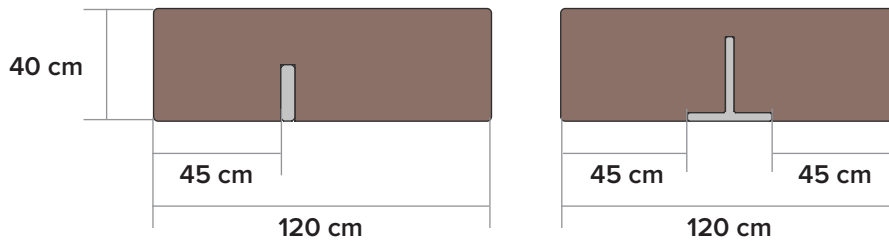

Reinforced Boards

measurements

standard dimensions

4 cm x 12 cm x 180 cm (reinforcement 150 cm)

5 cm x 12 cm x 180 cm (reinforcement 150 cm)

other dimensions are on demand

models

available colours