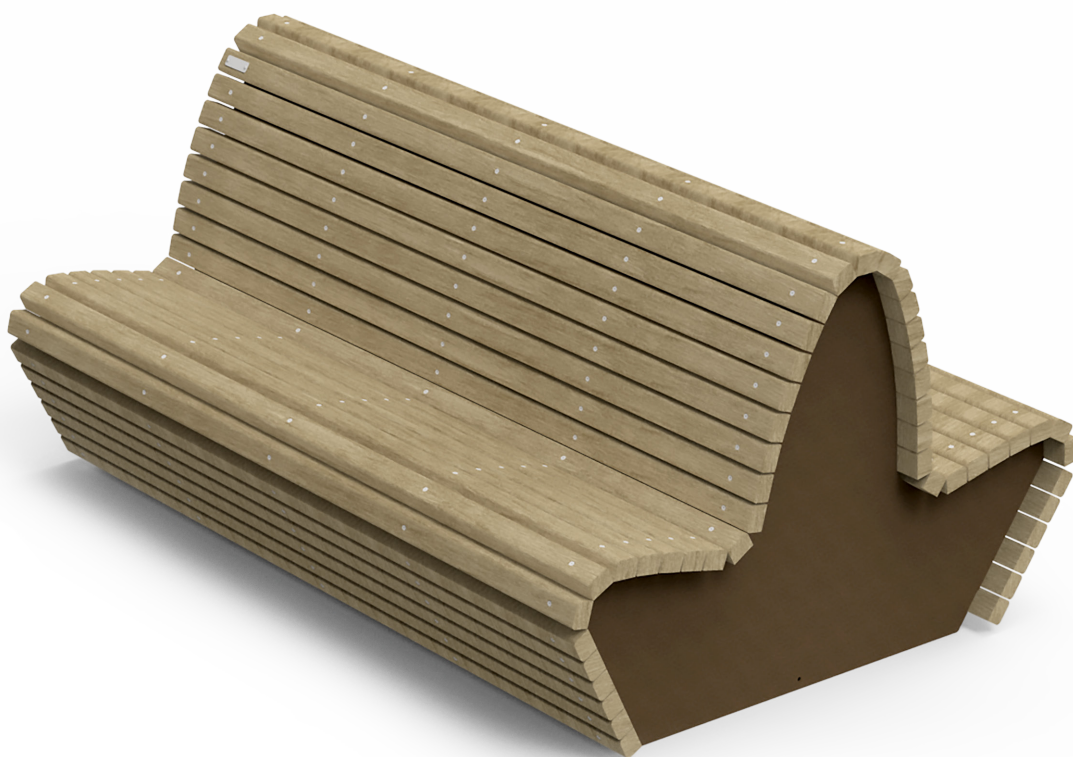

# Knokke ML

classic elegance

## measurements

360 kg

## available colours

### Legs

 Corten steel