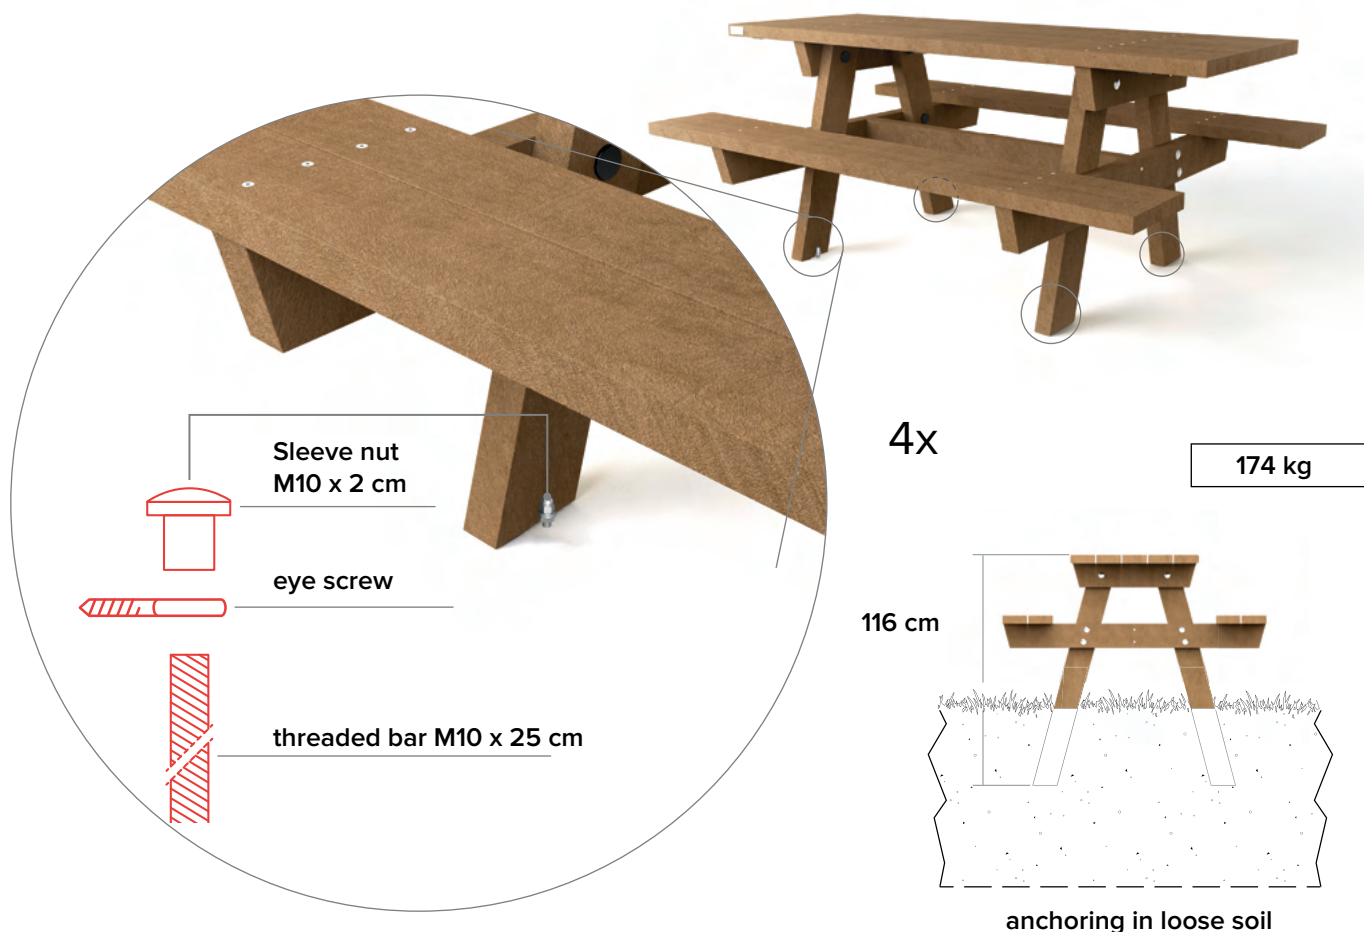

anchoring

reinforcement