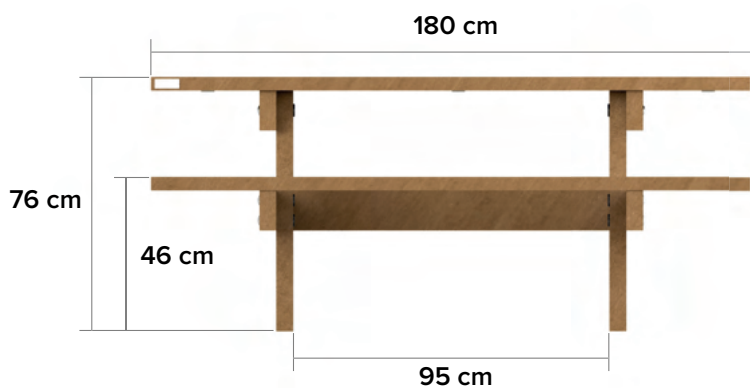

## Oslo Mensa

**CLOSED** board table top: clean floor underneath

**CLOSED BOARD**  
table top

## measurements

164 kg