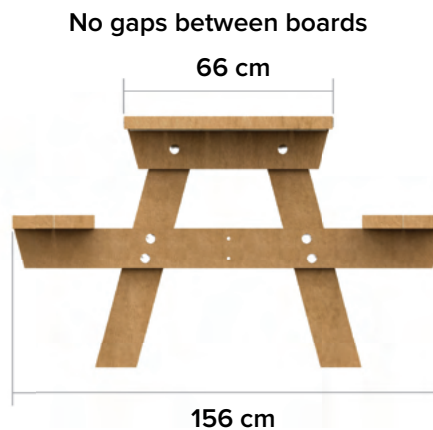

## Oslo Mensa

**CLOSED** board table top: clean floor underneath

**CLOSED BOARD**  
table top

## measurements

164 kg